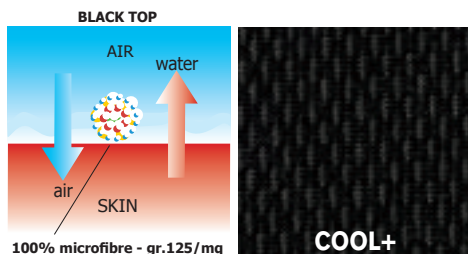

**Mod. 1155**

**FIRST MM**  
100% Microfibre

- sizes: s,m,l,xl,xxl,xxxl,xxxxl

**EASY-CARE**

**WATER PROOF**

**Mod. 1158**

***YELLOW FIRST***

65% Polyester - 35% Cotton