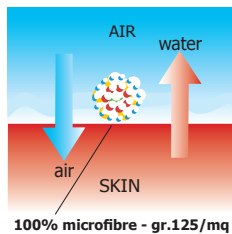

**COOL+**

**EXTRA STRONG PIPING**

**Mod. 1164**

**NEW FRESH & DRY**

100% Microfibre

• sizes: s,m,l,xl,xxl,xxxl,xxxxl

**EASY-CARE**

**EXTRA STRONG PIPING**